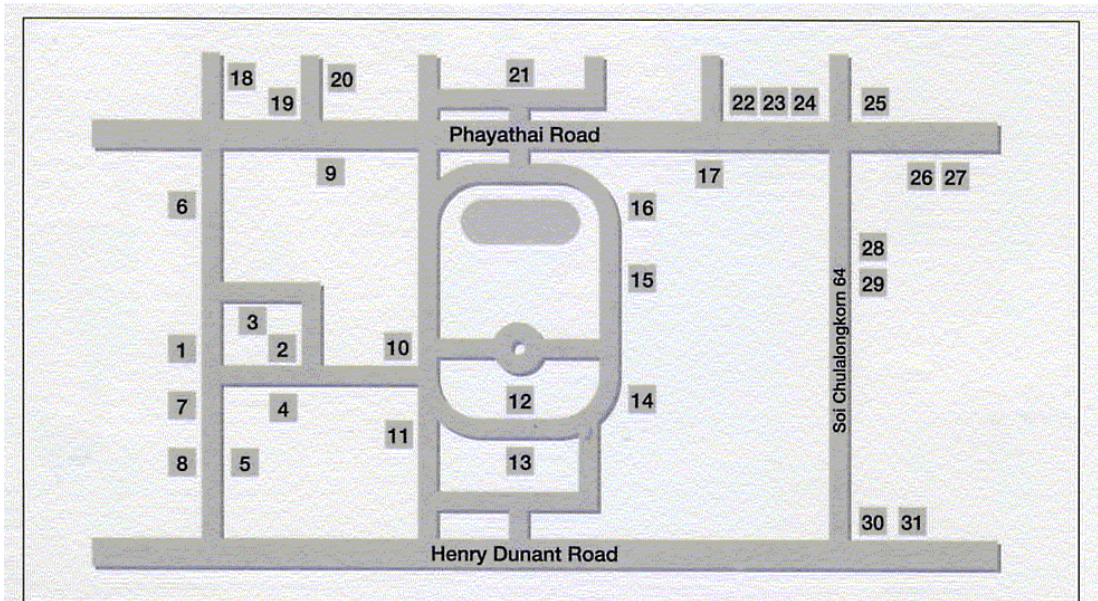

Chulalongkorn University Map

- | | |
|---|---------------------------------------|
| 1. Faculty of Economics | 14. Faculty of Fine and Applied Arts |
| 2. Sala Phra Kieo | 15. Department of Chemistry |
| • University Bookstore | 16. Faculty of Architecture |
| • Co-operative Store | 17. Department of Industrial Design |
| • Post Office | 18. Faculty of Law |
| 3. Chula Chakrabongse Building | 19. Faculty of Communication Arts |
| • Faculty Senate | 20. Faculty of Education |
| • Faculty Club | 21. Office of President |
| • Student Union | Office of International Affairs |
| 4. Language Institute | 22. Thai Pavilion |
| 5. Faculty of Political Science | 23. Student Residence |
| 6. Faculty of Commerce and Accountancy | 24. CU Alumni Association |
| 7. Visid Prachuabmoh building | 25. Pathumwan Princess Hotel |
| 8. Institute Building I (Prajadhipok-Rambhaibarni Building) | 26. Faculty of Pharmaceutical Science |
| 9. Faculty of Science | 27. Witthayakit Building |
| 10. Memorial Hall | 28. Institute Building II |
| 11. Faculty of Engineering | 29. Institute Building III |
| 12. Main Auditorium | 30. Faculty of Veterinary Science |
| 13. Faculty of Arts | 31. Faculty of Dentistry |